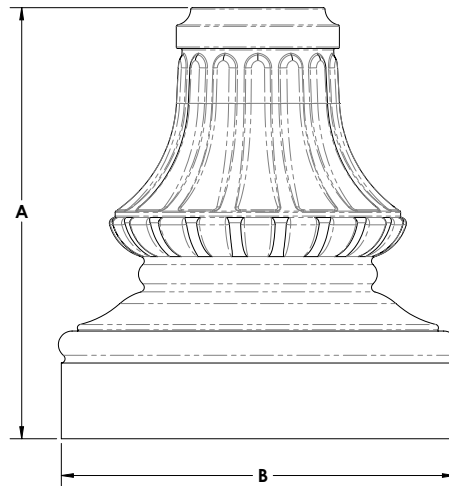

## DECORATIVE BASE 10

Decorative Clamshell (2Pcs) Base, Cast Aluminum.

Base Plate: 9" SQ.

Category: Pathway, Residential or Commercial projects.

Dimension: 18" 1/2 Tall x 16" 7/8 OD Base.

Powder Coat Finish: 3 mils Powder Coat Finish.

Poles Diameter:

4" OR 5" O.D SSR (Straight Steel Round) 11 or 7 Gauge or  
4" OR 5" O.D SAR (Straight Aluminum Round) .125 or .187

DIMENSIONS		
CAT #	A	B
DB-10	18" 1/2	16" 7/8

DB-10		
Model	Pole O.D	Finish
Decorative Base 10 (DB-10)	4" O.D (4)	Bronze (BZ)
	5" O.D (5)	Dark Bronze (DBZ)
		White (WH)
		Silver (SLR)
		Green13 (GN13)
		Black (BK)
		Graphite (GPH)
		Custom (CST)