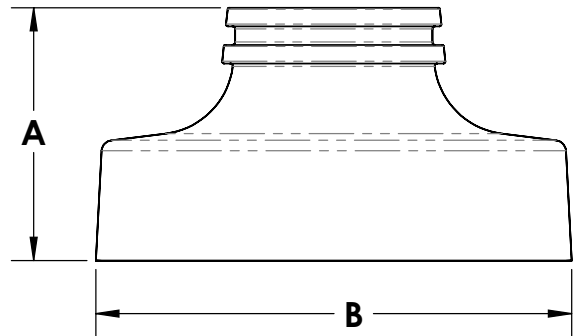

DECORATIVE BASE 20

Decorative Clamshell (2Pcs) Base, Cast Aluminum.

Base Plate: 9" SQ.

Category: Pathway, Residential or Commercial projects.

Dimension: 8" 1/2 Tall x 16" O.D Base.

Powder Coat Finish: 3 mils Powder Coat Finish.

Poles Diameter:

4" OR 5" O.D SSR (Straight Steel Round) 11 or 7 Gauge or

4" OR 5" O.D SAR (Straight Aluminum Round) .125 or .187

DIMENSIONS		
CAT #	A	B
DB-20	8" 1/2	16"

DB-20		
Model	Pole O.D	Finish
Decorative Base 20 (DB-20)	4" O.D (4)	Bronze (BZ)
	5" O.D (5)	Dark Bronze (DBZ)
		White (WH)
		Silver (SLR)
		Green 13 (GN13)
		Black (BK)
		Graphite (GPH)
		Custom (CST)