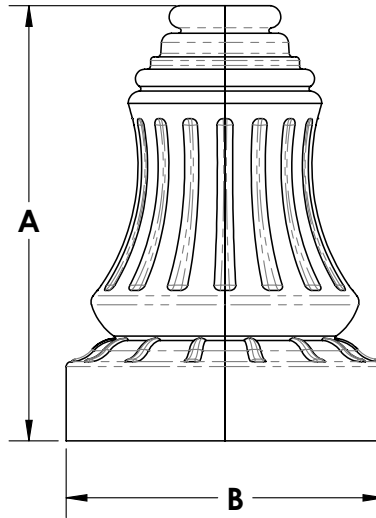

## DECORATIVE BASE 30

Decorative Clamshell (2Pcs) Base, Cast Aluminum.

Base Plate: 9" SQ.

Category: Pathway, Residential or Commercial projects.

Dimension: 21" Tall x 16" O.D Base.

Powder Coat Finish: 3 mils Powder Coat Finish.

Poles Diameter:

4" OR 5" O.D SSR (Straight Steel Round) 11 or 7 Gauge or

4" OR 5" O.D SAR (Straight Aluminum Round) .125 or .187

DIMENSIONS		
CAT #	A	B
DB-30	21"	16"

DB-30		
Model	Pole O.D	Finish
Decorative Base 30 (DB-30)	4" O.D (4) 5" O.D (5)	Bronze (BZ) Dark Bronze (DBZ) White (WH) Silver (SLR) Green 13 (GN13) Black (BK) Graphite (GPH) Custom (CST)