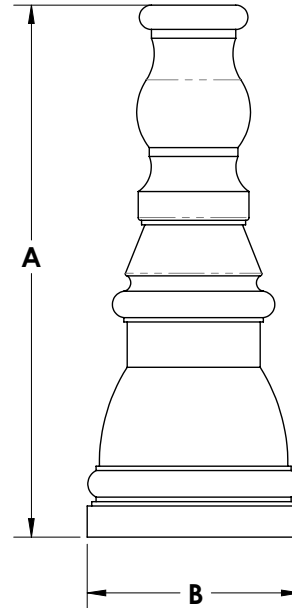

DECORATIVE BASE 40

Decorative Clamshell (2Pcs) Base, Cast Aluminum.

Base Plate: 9" SQ.

Category: Pathway, Residential or Commercial projects.

Dimension: 32" Tall x 15" 1/2 O.D Base.

Powder Coat Finish: 3 mils Powder Coat Finish.

Poles Diameter:

4" OR 5" O.D SSR (Straight Steel Round) 11 or 7 Gauge or

4" OR 5" O.D SAR (Straight Aluminum Round) .125 or .187

| DIMENSIONS | | |
|------------|-----|---------|
| CAT # | A | B |
| DB-40 | 32" | 15" 1/2 |

| DB-40 | | |
|-------------------------------|--------------------------|---|
| Model | Pole O.D | Finish |
| Decorative Base 40 (DB-40) | 4" O.D (4) 5" O.D (5) | Bronze (BZ) Dark Bronze (DBZ) White (WH) Silver (SLR) Green 13 (GN13) Black (BK) Graphite (GPH) Custom (CST) |