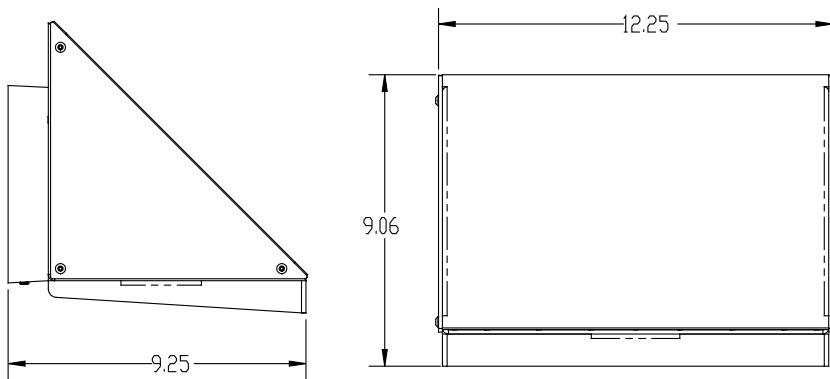

FEATURES & SPECIFICATIONS

Full Cut Off Guard (FCG)

TYPE 1

TYPE 2

TYPE 3

TYPE 4

TYPE 5