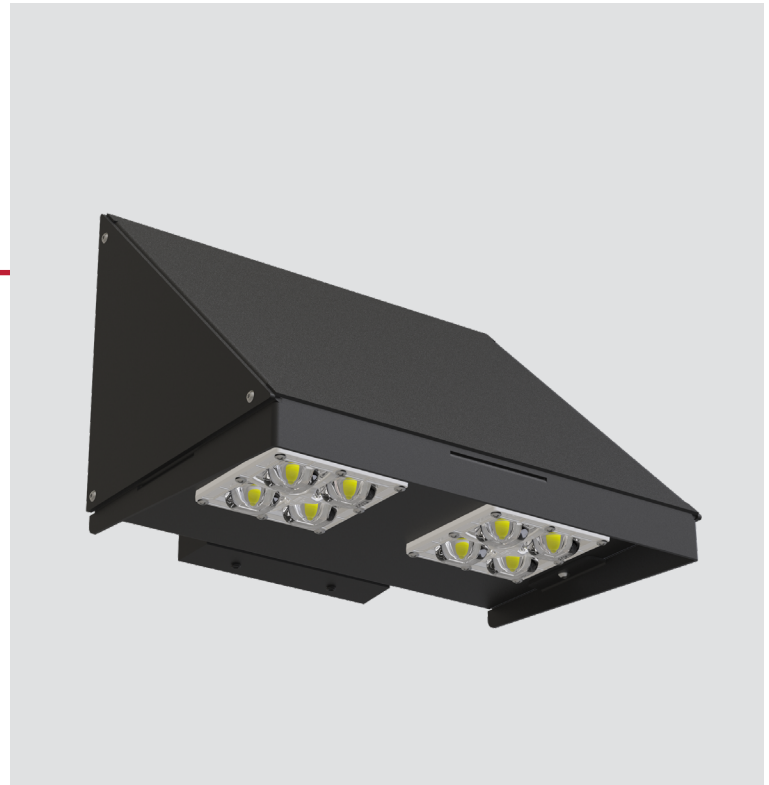

LIBERTY WALL PACK

18-100W | Wall Pack

The Liberty Wall Pack (LWP) is a low profile, slim line recessed LED unit with multiple finishes that blends into any background.

The Liberty provides a variety of wattages for any application and is full cut off, with Silicone optics and recessed LEDs as the solution to light pollution.

The Liberty offers an option for an extended front shield making it residential and sport field friendly.

The Liberty only uses quality and long lasting Philips drivers and LEDs. LEDs have an L70 of 250K hours.

PROJECT NAME:

FEATURES & SPECIFICATIONS

Full Cut Off Guard (FCG)

TYPE 1

TYPE 2

TYPE 3

TYPE 4

TYPE 5