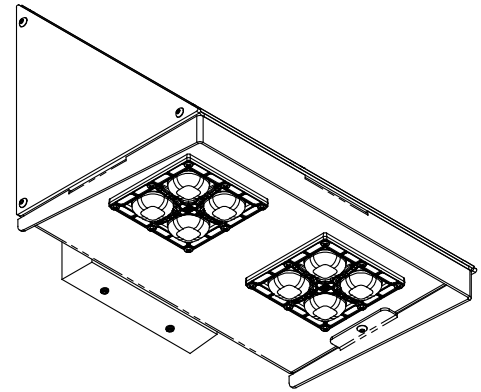

FEATURES & SPECIFICATIONS

Full Cut Off Guard (FCG)

TYPE 1

TYPE 2

TYPE 3

TYPE 4

TYPE 5