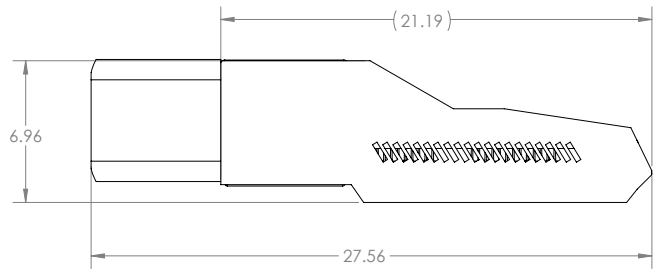

FEATURES & SPECIFICATIONS