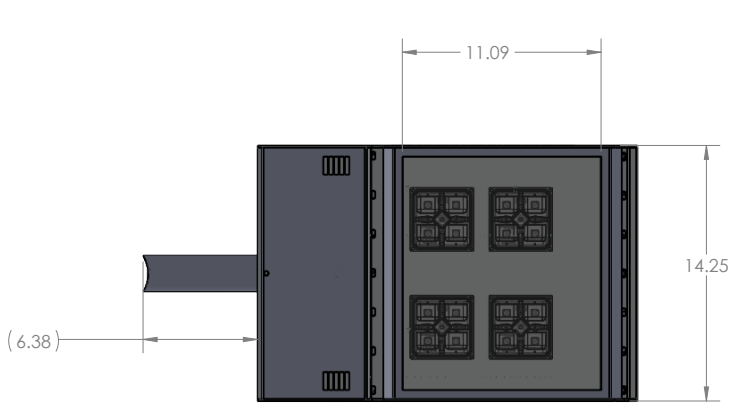

FEATURES & SPECIFICATIONS