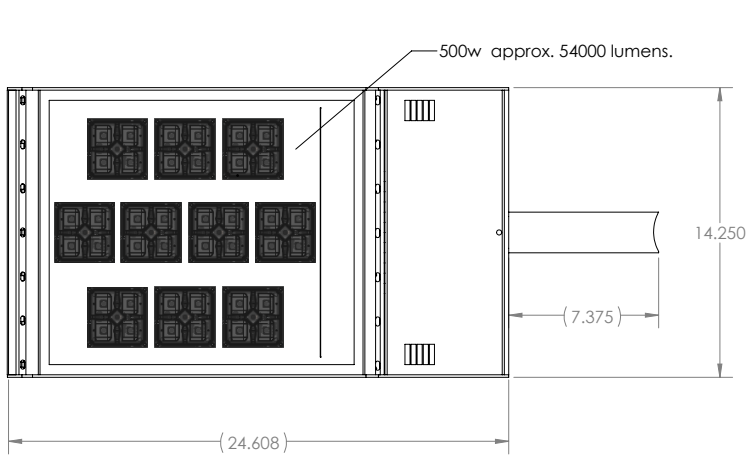

FEATURES & SPECIFICATIONS