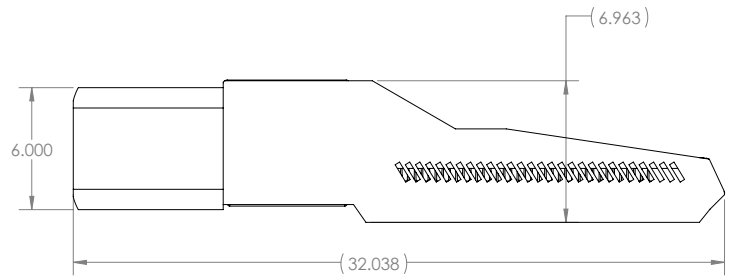

FEATURES & SPECIFICATIONS